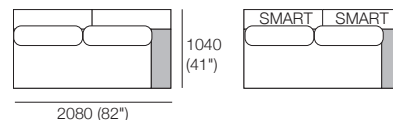

*SMART Arms replace STD Arms

Package: 2 STR END SLH

Components: 1x SBase 182 S156 LH, 1x A156, 2x B78.
Shelf Options*: Standard or Charge
1x T104 (*Shelves not included – price extra)

Package: 2 STR END SLH SMART*

*SMART Arms replace STD Arms

Package: 2.5 STR END

Components: 1x P208, 1x C182, 2x A104, 2x B91
Shelf Options*: Standard or Charge
1x T78 (*Shelves not included – price extra)

Package: 2.5 STR END SMART*

*SMART Arms replace STD Arms

Package: 2 STR END

Components: 1x P182, 1x C156, 1x A156, 2x B78.
Shelf Options*: Standard or Charge
1x T104 (*Shelves not included – price extra)

Package: 2 STR END SMART*

*SMART Arms replace STD Arms