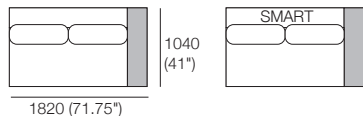

*SMART Arms replace STD Arms

Package: 2 STR END

Components: 1x P182, 1x C156, 1x A156, 2x B78.
Shelf Options*: Standard or Charge
1x T104 (*Shelves not included – price extra)

Package: 2 STR END SMART*

*SMART Arms replace STD Arms

Package: 2 STR END SRH

Components: 1x SBase 182 S156 RH, 1x A156, 2x B78.
Shelf Options*: Standard or Charge
1x T104 (*Shelves not included – price extra)

Package: 2 STR END SRH SMART*

*SMART Arms replace STD Arms