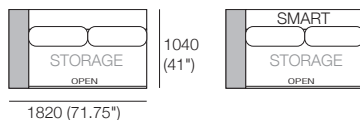

*SMART Arms replace STD Arms

Package: 2 STR END SLH

Components: 1x SBase 182 S156 LH, 1x A156, 2x B78.
Shelf Options*: Standard or Charge
1x T104 (*Shelves not included – price extra)

Package: 2 STR END SLH SMART*

*SMART Arms replace STD Arms

Package: 2.5 STR END

Components: 1x P208, 1x C182, 2x A104, 2x B91
Shelf Options*: Standard or Charge
1x T78 (*Shelves not included – price extra)

Package: 2.5 STR END SMART*