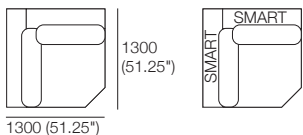

Jasper II Packages Corner and End

KING[®]
L I V I N G

kingliving.com

Jasper II Packages

Corner and End

Package: Corner 130

Components: 1x P130 Corner, 1x C104 78 Corner,
1x A104, 1x A130, 1x B91, 1x B104

Package: Corner 130 SMART*

*SMART Arms replace STD Arms

Package: 2 STR END SLH

Components: 1x SBase 182 S156 LH, 1x A156, 2x B78.
Shelf Options*: Standard or Charge
1x T104 (*Shelves not included – price extra)

Package: 2 STR END SLH SMART*