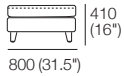

Delta III

Components

Rectangles End View