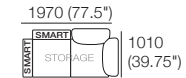

*Corner Backs: Deep Seat Position