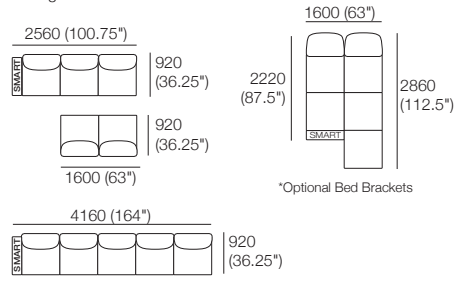

Package: 6 SEP SMART AE

Components: 1x 3STR Base SEP, 1x 2STR Base SEP,
5x Back AE, 1x Box Arm SMART
Configurations: