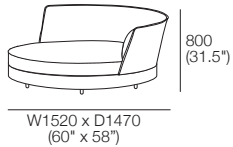

## Components

**Chair**  
(Square + Back)

**S Chair**  
(S Square + Back)

**Back AE**  
Rear View

Side View Positions  
STD / Deep Position

STD Position

Deep Position

**Circle 1380** (Swivel)  
1x Base 1380,  
1x Back B1380