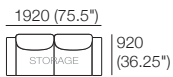

Package: 2 STR Storage DLX SEP AE

Components: 1x 2STR Base SEP 1600 Storage, 2x Back AE, 2x Delta III Box Arm
Configurations:

*Corner Backs: Deep Seat Position