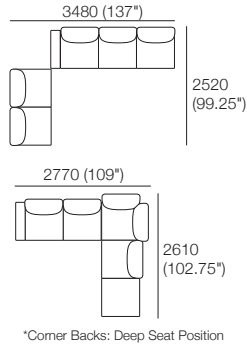

Delta III Packages

6 SEP

Package: 6 SEP AE

Components: 1x 3STR Base SEP, 1x 2STR Base SEP,
5x Back AE, 1x Box Arm
Configurations: