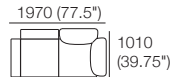

Delta III Packages

2 STR Deluxe SEP

Package: 2 STR DLX SEP AE

Components: 1x 2STR Base SEP, 2x Back AE, 2x Delta III Box Arm
Configurations:

*Corner Backs: Deep Seat Position