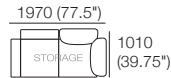

Package: 2 STR Storage DLX SEP AE

Components: 1x 2STR Base SEP 1600 Storage, 2x Back AE, 2x Delta III Box Arm
Configurations:

*Corner Backs: Deep Seat Position