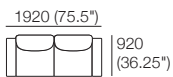

Delta III Packages

2 STR Deluxe SEP

Package: 2 STR DLX SEP AE

Components: 1x 2STR Base SEP, 2x Back AE, 2x Delta III Box Arm
Configurations:

*Corner Backs: Deep Seat Position