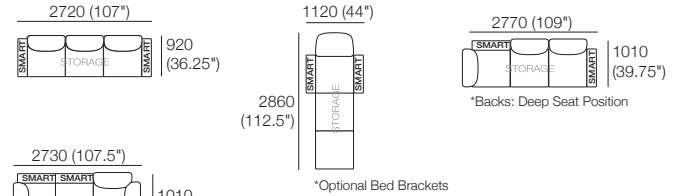

Package: 3 STR Storage Deluxe SEP SMART AE

Components: 1x 3STR Base SEP Storage, 3x Back AE, 2x Box Arm SMART. Configurations:

*Corner Backs: Deep Seat Position