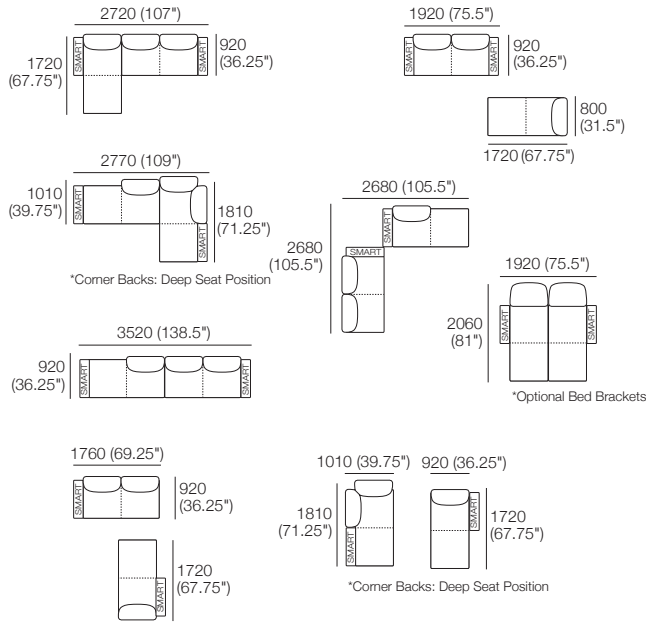

Delta III Packages

1 Deluxe + 2S + Circle

Package: 1 Deluxe SMART AE

Components: 2x Rectangle, 3x Back AE, 2x Box Arm SMART
Configurations: