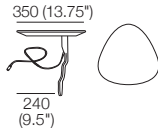

**S Circle 1380** (Storage – No Swivel)  
1x Base S 1380,  
1x Back B1380

**Box Arm**

**Box Arm Smart**

**Box Arm Compact**

**Box Arm Compact Smart**

**SMART Pocket Accessory**  
**Arm Table CRES**

**SMART Pocket Accessory**  
**Arm Charge Table CRES**

**Platform Table CRES**

**Platform Table REC**  
Depth 800

**Angled Leg**  
(STD)

**Adjustable Leg**  
(Optional)

**Bed Bracket**