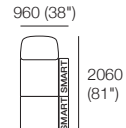

*Optional Bed Brackets

Package: 2 STR Storage DLX SEP SMART AE

Components: 1x 2STR Base SEP 1600 Storage, 2x Back AE, 2x Delta III Box Arm SMART
Configurations: