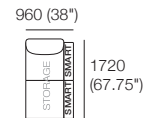

*Optional Bed Brackets