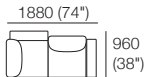

Delta III Packages

2 STR Deluxe SEP

Package: 2 STR DLX SEP AE

Components: 1x 2STR Base SEP, 2x Back AE, 2x Delta III Box Arm
Configurations:

*Corner Backs: Deep Seat Position