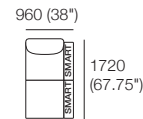

*Optional Bed Brackets

Package: 2 STR Storage DLX SEP SMART AE

Components: 1x 2STR Base SEP 1600 Storage, 2x Back AE, 2x Delta III Box Arm SMART
Configurations: