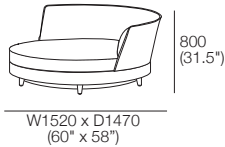

S Circle 1380 (Storage – No Swivel)
1x Base S 1380,
1x Back B1380