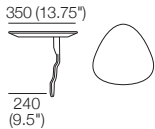

**S Circle 1380** (Storage – No Swivel)  
1x Base S 1380,  
1x Back B1380

**Box Arm**

**Box Arm Smart**

**Box Arm Compact**

**Box Arm Compact Smart**

**SMART Pocket Accessory**  
**Arm Table CRES**

**SMART Pocket Accessory**  
**Arm Charge Table CRES**

**Platform Table CRES**

**Platform Table REC**  
Depth 800

**Angled Leg**  
(STD)

**Adjustable Leg**  
(Optional)

**Bed Bracket**