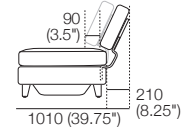

## Components

**Chair**  
(Square + Back)

**S Chair**  
(S Square + Back)

**Back AE**  
Rear View

Side View Positions  
STD / Deep Position

STD Position

Deep Position

**Circle 1380** (Swivel)  
1x Base 1380,  
1x Back B1380