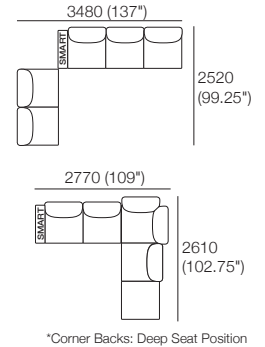

Package: 6 SEP SMART AE

Components: 1x 3STR Base SEP, 1x 2STR Base SEP,
5x Back AE, 1x Box Arm SMART
Configurations: