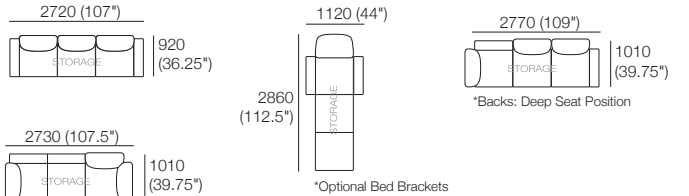

Package: 3 STR Storage Deluxe SEP AE

Components: 1x 3STR Base SEP Storage, 3x Back AE, 2x Box Arm. Configurations:

*Corner Backs: Deep Seat Position