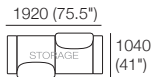

*Optional Bed Brackets