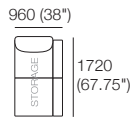

### Package: 2 STR DLX SEP AE

Components: 1x 2STR Base SEP, 2x Back AE, 2x Delta III Box Arm  
Configurations:

\*Corner Backs: Deep Seat Position

\*Optional Bed Brackets

### Package: 2 STR Storage DLX SEP AE

Components: 1x 2STR Base SEP 1600 Storage, 2x Back AE, 2x Delta III Box Arm  
Configurations:

\*Corner Backs: Deep Seat Position

\*Optional Bed Brackets