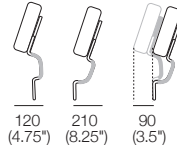

## Components

**Chair**  
(Square + Back)

**S Chair**  
(S Square + Back)

**Back AE**  
Rear View

Side View Positions  
STD / Deep Position

STD Position

Deep Position

**Circle 1380** (Swivel)  
1x Base 1380,  
1x Back B1380