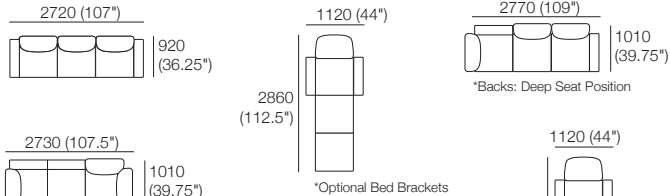

Delta III Packages

3 STR Deluxe SEP

Package: 3 STR Deluxe SEP AE

Components: 1x 3STR Base SEP, 3x Back AE, 2x Box Arm
Configurations:

*Corner Backs: Deep Seat Position