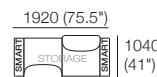

### Package: 2 STR DLX SEP SMART AE

Components: 1x 2STR Base SEP, 2x Back AE, 2x Delta III Box Arm SMART  
Configurations:

\*Corner Backs: Deep Seat Position

\*Optional Bed Brackets

### Package: 2 STR Storage DLX SEP SMART AE

Components: 1x 2STR Base SEP 1600 Storage, 2x Back AE, 2x Delta III Box Arm SMART  
Configurations:

\*Corner Backs: Deep Seat Position

\*Optional Bed Brackets