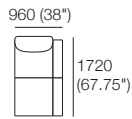

*Optional Bed Brackets