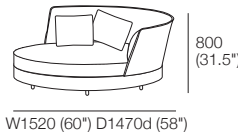

Package: Delta III Circle Sofa 1380

Components: 1x Circle Base 1380,
1x Circle Back B1380,
2x Panama Cushion Square (Swivel)