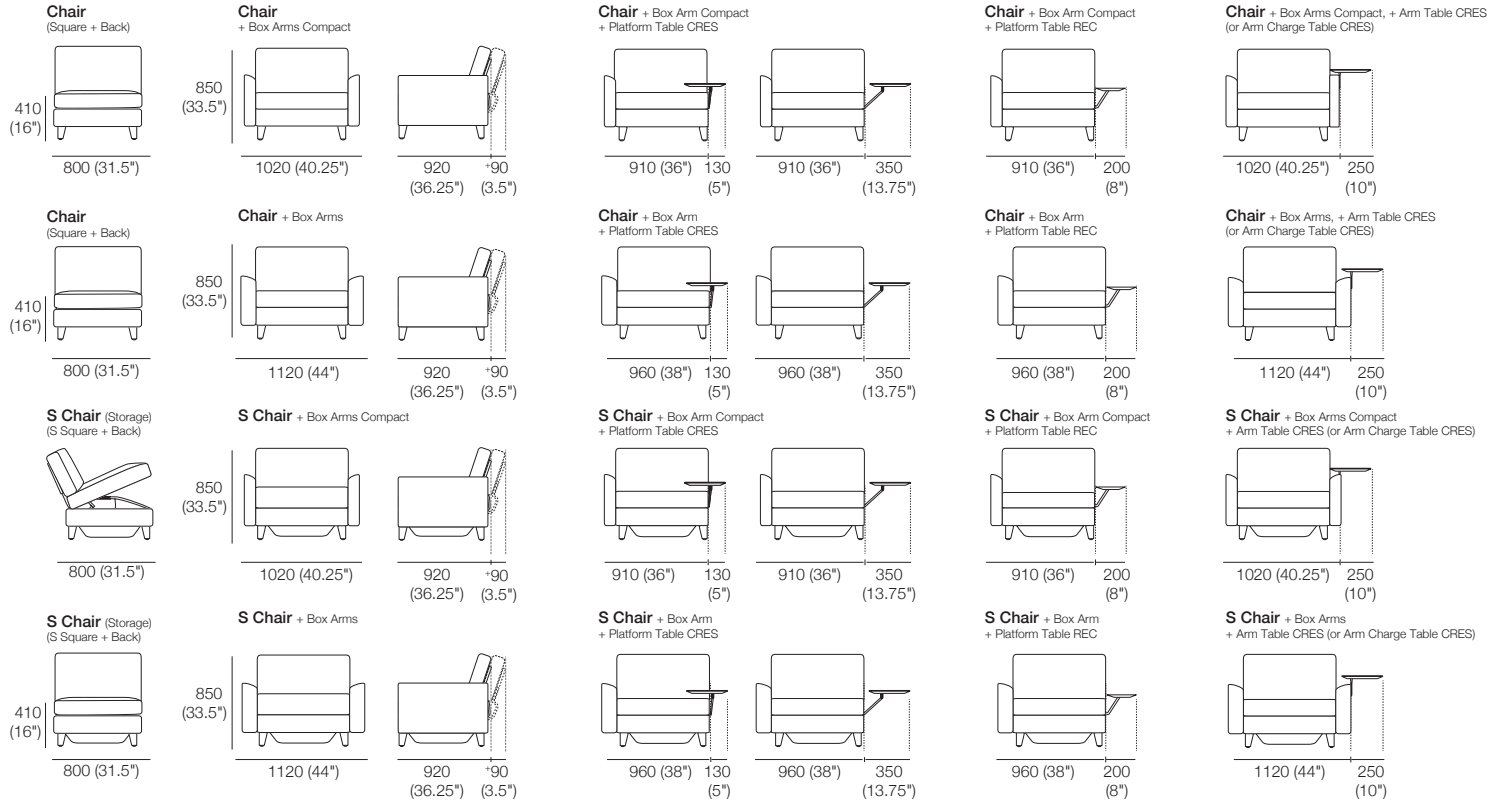

Delta III

Effective January 2019. Use Magic Joiner M105. Seat Position: STD 920 (36.25") / Deep 1010 (39.75"). As King Living has a policy of continuous improvement, changes to products and specifications may be made without prior notice. Images and drawings are representative of design only. Accessories not included.