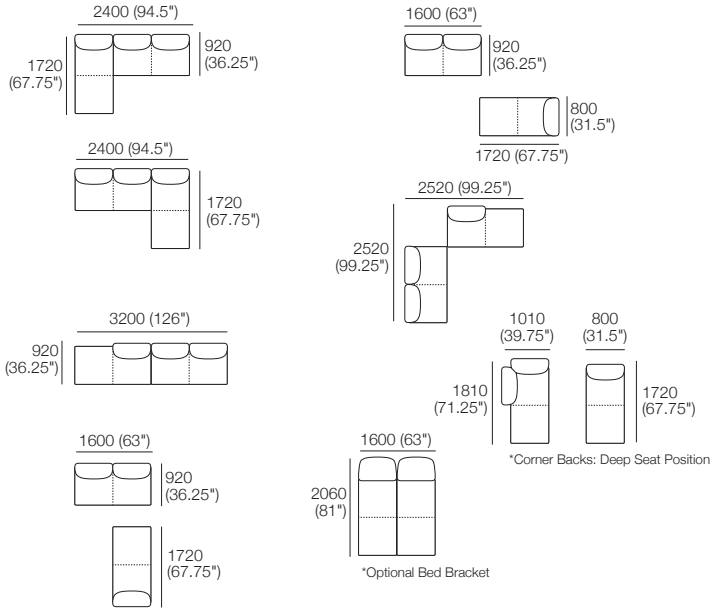

Delta III Packages

1 + 1 Deluxe

Package: 1 AE

Components: 2x Rectangle, 3x Back AE
Configurations: