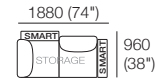

### Package: 2 STR Storage DLX SEP AE

Components: 1x 2STR Base SEP 1600 Storage, 2x Back AE, 2x Delta III Box Arm  
Configurations:

\*Corner Backs: Deep Seat Position

\*Optional Bed Brackets

### Package: 2 STR DLX SEP SMART AE

Components: 1x 2STR Base SEP, 2x Back AE, 2x Delta III Box Arm SMART  
Configurations:

\*Corner Backs: Deep Seat Position

\*Optional Bed Brackets

### Package: 2 STR Storage DLX SEP SMART AE

Components: 1x 2STR Base SEP 1600 Storage, 2x Back AE, 2x Delta III Box Arm SMART  
Configurations:

\*Corner Backs: Deep Seat Position

\*Optional Bed Brackets