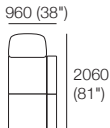

*Optional Bed Brackets