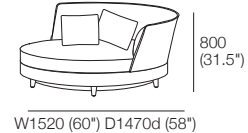

Package: Delta III Storage Circle Sofa 1380

Components: 1x Circle Base S 1380,
1x Circle Back B1380,
2x Panama Cushion Square (Storage - No Swivel)