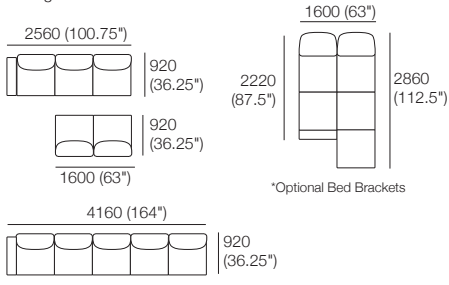

Delta III Packages

6 SEP

Package: 6 SEP AE

Components: 1x 3STR Base SEP, 1x 2STR Base SEP,
5x Back AE, 1x Box Arm
Configurations: