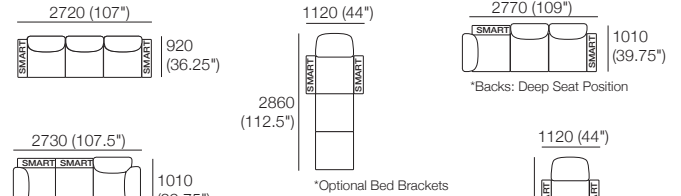

Package: 3 STR Deluxe SEP SMART AE

Components: 1x 3STR Base SEP, 3x Back AE, 2x Box Arm SMART
Configurations:

*Corner Backs: Deep Seat Position