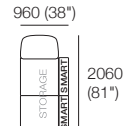

*Optional Bed Brackets