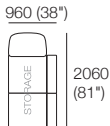

*Optional Bed Brackets