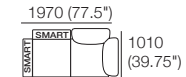

Package: 2 STR DLX SEP SMART AE

Components: 1x 2STR Base SEP, 2x Back AE, 2x Delta III Box Arm SMART
Configurations:

*Corner Backs: Deep Seat Position