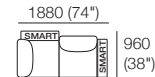

Package: 2 STR DLX SEP SMART AE

Components: 1x 2STR Base SEP, 2x Back AE, 2x Delta III Box Arm SMART
Configurations:

*Corner Backs: Deep Seat Position