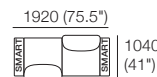

*Optional Bed Brackets

Package: 2 STR Storage DLX SEP SMART AE

Components: 1x 2STR Base SEP 1600 Storage, 2x Back AE, 2x Delta III Box Arm SMART
Configurations: