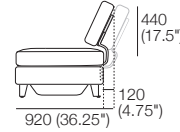

## Components

**Chair**  
(Square + Back)

**S Chair**  
(S Square + Back)

**Back AE**  
Rear View

Side View Positions  
STD / Deep Position

STD Position

Deep Position

**Circle 1380** (Swivel)  
1x Base 1380,  
1x Back B1380