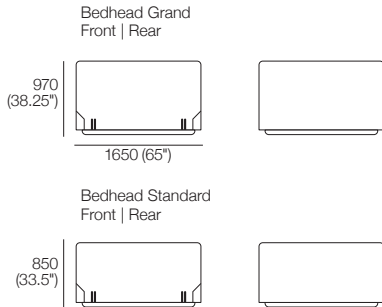

Promenade Soft Motion Bed

K I N G

King-SG

Bedbase: Fabric
 Bedhead: Fabric
 Mattress Area:
 1835 (72.25") x 1900 (74.75")

King-SG

Bedbase: Leather
 Bedhead: Leather
 Mattress Area:
 1835 (72.25") x 1900 (74.75")

Queen-SG

Bedbase: Fabric
 Bedhead: Fabric
 Mattress Area:
 1525 (60") x 1900 (74.75")

Queen-SG

Bedbase: Leather
 Bedhead: Leather
 Mattress Area:
 1525 (60") x 1900 (74.75")

Promenade Soft Motion Bed

K I N G

Leather Satchel (Optional)

For stowing items (e.g. remote control).

310
(12.25")

Pocket Depth
150 (6")

290 (11.5")

Sleep+ Adjustable Mattress 7000A

Size : Range : Dimensions

King-AU | SuperKing-NZ

Mattress: 7000A

Dimensions:
Width: 1835 (72.25")
Length: 2030 (80")

King-US

Mattress: 7000A

Dimensions:
Width: 1930 (76")
Length: 2030 (80")

King-SG

Mattress: 7000A

Dimensions:
Width: 1835 (72.25")
Length: 1900 (75")