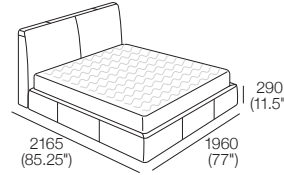

Promenade Soft Motion Bed

K I N G

King-SG

Bedbase: Fabric
 Bedhead: Fabric
 Mattress Area:
 1835 (72.25") x 1900 (74.75")

King-SG

Bedbase: Leather
 Bedhead: Leather
 Mattress Area:
 1835 (72.25") x 1900 (74.75")

Queen-SG

Bedbase: Fabric
 Bedhead: Fabric
 Mattress Area:
 1525 (60") x 1900 (74.75")

Queen-SG

Bedbase: Leather
 Bedhead: Leather
 Mattress Area:
 1525 (60") x 1900 (74.75")

Promenade Soft Motion Bed

K I N G

Leather Satchel (Optional)

For stowing items (e.g. remote control).

310
(12.25")

Pocket Depth
150 (6")

290 (11.5")

Sleep+ Adjustable Mattress 7000A

Size : Range : Dimensions

King-AU | SuperKing-NZ

Mattress: 7000A

Dimensions:
Width: 1835 (72.25")
Length: 2030 (80")

King-US

Mattress: 7000A

Dimensions:
Width: 1930 (76")
Length: 2030 (80")

King-SG

Mattress: 7000A

Dimensions:
Width: 1835 (72.25")
Length: 1900 (75")