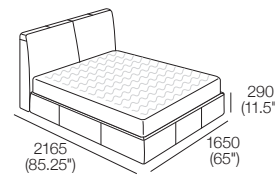

Promenade Soft Motion Bed

K I N G

King-SG

Bedbase: Fabric
 Bedhead: Fabric
 Mattress Area:
 1835 (72.25") x 1900 (74.75")

King-SG

Bedbase: Leather
 Bedhead: Leather
 Mattress Area:
 1835 (72.25") x 1900 (74.75")

Queen-SG

Bedbase: Fabric
 Bedhead: Fabric
 Mattress Area:
 1525 (60") x 1900 (74.75")

Queen-SG

Bedbase: Leather
 Bedhead: Leather
 Mattress Area:
 1525 (60") x 1900 (74.75")

Promenade Soft Motion Bed

K I N G

Leather Satchel (Optional)

For stowing items (e.g. remote control).

310
(12.25")

Pocket Depth
150 (6")

290 (11.5")

Sleep+ Adjustable Mattress 7000A

Size : Range : Dimensions

King-AU | SuperKing-NZ

Mattress: 7000A

Dimensions:
Width: 1835 (72.25")
Length: 2030 (80")

King-US

Mattress: 7000A

Dimensions:
Width: 1930 (76")
Length: 2030 (80")

King-SG

Mattress: 7000A

Dimensions:
Width: 1835 (72.25")
Length: 1900 (75")