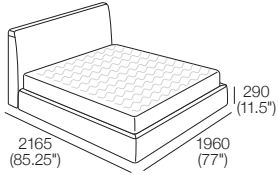

Promenade Soft Motion Bed

K I N G

King-SG

Bedbase: Fabric
 Bedhead: Fabric
 Mattress Area:
 1835 (72.25") x 1900 (74.75")

King-SG

Bedbase: Leather
 Bedhead: Leather
 Mattress Area:
 1835 (72.25") x 1900 (74.75")

Queen-SG

Bedbase: Fabric
 Bedhead: Fabric
 Mattress Area:
 1525 (60") x 1900 (74.75")

Queen-SG

Bedbase: Leather
 Bedhead: Leather
 Mattress Area:
 1525 (60") x 1900 (74.75")

Promenade Soft Motion Bed

K I N G

Leather Satchel (Optional)

For stowing items (e.g. remote control).

310
(12.25")

Pocket Depth
150 (6")

290 (11.5")

Sleep+ Adjustable Mattress 7000A

Size : Range : Dimensions

King-AU | SuperKing-NZ

Mattress: 7000A

Dimensions:
Width: 1835 (72.25")
Length: 2030 (80")

King-US

Mattress: 7000A

Dimensions:
Width: 1930 (76")
Length: 2030 (80")

King-SG

Mattress: 7000A

Dimensions:
Width: 1835 (72.25")
Length: 1900 (75")