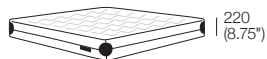

Promenade Soft Motion Bed

K I N G

King-SG

Bedbase: Fabric
 Bedhead: Fabric
 Mattress Area:
 1835 (72.25") x 1900 (74.75")

King-SG

Bedbase: Leather
 Bedhead: Leather
 Mattress Area:
 1835 (72.25") x 1900 (74.75")

Queen-SG

Bedbase: Fabric
 Bedhead: Fabric
 Mattress Area:
 1525 (60") x 1900 (74.75")

Queen-SG

Bedbase: Leather
 Bedhead: Leather
 Mattress Area:
 1525 (60") x 1900 (74.75")

Promenade Soft Motion Bed

K I N G

Sleep+ Mattress 7000A

Mattress for Adjustable Beds

Standard (Flat) Position

*Optional Leather Satchel Shown

Maximum Adjustable Heights

Maximum adjustable heights shown

Various Configurations

Mattress head and foot ends are adjustable independently.

Leather Satchel (Optional)

For stowing items (e.g. remote control).

310
(12.25")

Pocket Depth
150 (6")

290 (11.5")

Sleep+ Adjustable Mattress 7000A

Size : Range : Dimensions

King-AU | SuperKing-NZ