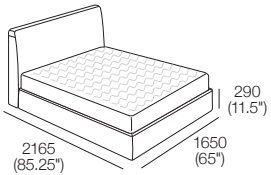

Promenade Soft Motion Bed

K I N G

King-SG

Bedbase: Fabric
 Bedhead: Fabric
 Mattress Area:
 1835 (72.25") x 1900 (74.75")

King-SG

Bedbase: Leather
 Bedhead: Leather
 Mattress Area:
 1835 (72.25") x 1900 (74.75")

Queen-SG

Bedbase: Fabric
 Bedhead: Fabric
 Mattress Area:
 1525 (60") x 1900 (74.75")

Queen-SG

Bedbase: Leather
 Bedhead: Leather
 Mattress Area:
 1525 (60") x 1900 (74.75")

Promenade Soft Motion Bed

K I N G

Leather Satchel (Optional)

For stowing items (e.g. remote control).

310
(12.25")

Pocket Depth
150 (6")

290 (11.5")

Sleep+ Adjustable Mattress 7000A

Size : Range : Dimensions

King-AU | SuperKing-NZ

Mattress: 7000A

Dimensions:
Width: 1835 (72.25")
Length: 2030 (80")

King-US

Mattress: 7000A

Dimensions:
Width: 1930 (76")
Length: 2030 (80")

King-SG

Mattress: 7000A

Dimensions:
Width: 1835 (72.25")
Length: 1900 (75")