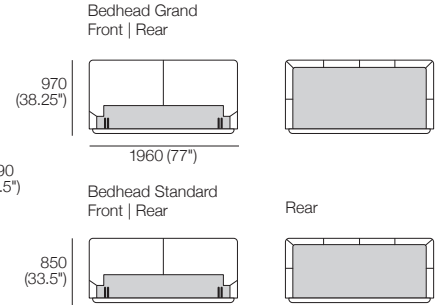

Promenade Soft Motion Bed

K I N G

King-SG

Bedbase: Fabric
 Bedhead: Fabric
 Mattress Area:
 1835 (72.25") x 1900 (74.75")

King-SG

Bedbase: Leather
 Bedhead: Leather
 Mattress Area:
 1835 (72.25") x 1900 (74.75")

Queen-SG

Bedbase: Fabric
 Bedhead: Fabric
 Mattress Area:
 1525 (60") x 1900 (74.75")

Queen-SG

Bedbase: Leather
 Bedhead: Leather
 Mattress Area:
 1525 (60") x 1900 (74.75")

Promenade Soft Motion Bed

K I N G

Leather Satchel (Optional)

For stowing items (e.g. remote control).

310
(12.25")

Pocket Depth
150 (6")

290 (11.5")

Sleep+ Adjustable Mattress 7000A

Size : Range : Dimensions

King-AU | SuperKing-NZ

Mattress: 7000A

Dimensions:
Width: 1835 (72.25")
Length: 2030 (80")

King-US

Mattress: 7000A

Dimensions:
Width: 1930 (76")
Length: 2030 (80")

King-SG

Mattress: 7000A

Dimensions:
Width: 1835 (72.25")
Length: 1900 (75")