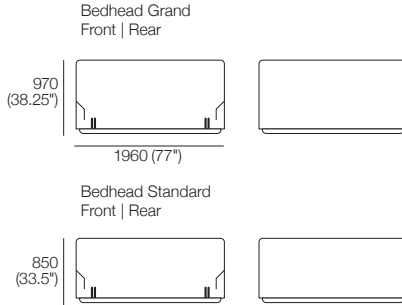

Promenade Soft Motion Bed

K I N G

King-SG

Bedbase: Fabric
 Bedhead: Fabric
 Mattress Area:
 1835 (72.25") x 1900 (74.75")

King-SG

Bedbase: Leather
 Bedhead: Leather
 Mattress Area:
 1835 (72.25") x 1900 (74.75")

Queen-SG

Bedbase: Fabric
 Bedhead: Fabric
 Mattress Area:
 1525 (60") x 1900 (74.75")

Queen-SG

Bedbase: Leather
 Bedhead: Leather
 Mattress Area:
 1525 (60") x 1900 (74.75")

Promenade Soft Motion Bed

K I N G

Leather Satchel (Optional)

For stowing items (e.g. remote control).

310
(12.25")

Pocket Depth
150 (6")

290 (11.5")

Sleep+ Adjustable Mattress 7000A

Size : Range : Dimensions

King-AU | SuperKing-NZ

Mattress: 7000A

Dimensions:
Width: 1835 (72.25")
Length: 2030 (80")

King-US

Mattress: 7000A

Dimensions:
Width: 1930 (76")
Length: 2030 (80")

King-SG

Mattress: 7000A

Dimensions:
Width: 1835 (72.25")
Length: 1900 (75")