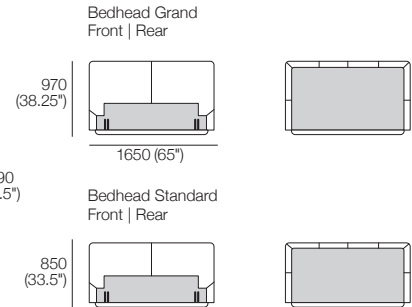

Promenade Soft Motion Bed

K I N G

King-SG

Bedbase: Fabric
 Bedhead: Fabric
 Mattress Area:
 1835 (72.25") x 1900 (74.75")

King-SG

Bedbase: Leather
 Bedhead: Leather
 Mattress Area:
 1835 (72.25") x 1900 (74.75")

Queen-SG

Bedbase: Fabric
 Bedhead: Fabric
 Mattress Area:
 1525 (60") x 1900 (74.75")

Queen-SG

Bedbase: Leather
 Bedhead: Leather
 Mattress Area:
 1525 (60") x 1900 (74.75")

Promenade Soft Motion Bed

K I N G

Leather Satchel (Optional)

For stowing items (e.g. remote control).

310
(12.25")

Pocket Depth
150 (6")

290 (11.5")

Sleep+ Adjustable Mattress 7000A

Size : Range : Dimensions

King-AU | SuperKing-NZ

Mattress: 7000A

Dimensions:
Width: 1835 (72.25")
Length: 2030 (80")

King-US

Mattress: 7000A

Dimensions:
Width: 1930 (76")
Length: 2030 (80")

King-SG

Mattress: 7000A

Dimensions:
Width: 1835 (72.25")
Length: 1900 (75")