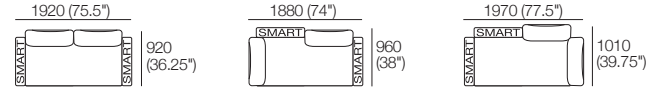

### Package: 2 Seater DLX Storage AE

Components: 1x Rectangle S1600, 2x Back, 2x Box Arm.  
Configurations:

Use Bed Brackets

### Package: 2 Seater DLX SMART AE

Components: 1x Rectangle, 2x Back, 2x Box Arm SMART.  
Configurations:

Use Bed Brackets