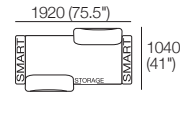

### Package: 2 Seater DLX Storage AE

Components: 1x Rectangle S1600, 2x Back, 2x Box Arm.  
Configurations:

Use Bed Brackets

### Package: 2 Seater DLX SMART AE

Components: 1x Rectangle, 2x Back, 2x Box Arm SMART.  
Configurations:

Use Bed Brackets

### Package: 2 Seater DLX Storage SMART AE

Components: 1x Rectangle S1600, 2x Back, 2x Box Arm SMART.  
Configurations:

Use Bed Brackets