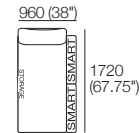

### Package: 2 Seater DLX Storage AE

Components: 1x Rectangle S1600, 2x Back, 2x Box Arm.  
Configurations:

Use Bed Brackets

### Package: 2 Seater DLX SMART AE

Components: 1x Rectangle, 2x Back, 2x Box Arm SMART.  
Configurations:

Use Bed Brackets

### Package: 2 Seater DLX Storage SMART AE

Components: 1x Rectangle S1600, 2x Back, 2x Box Arm SMART.  
Configurations:

Use Bed Brackets