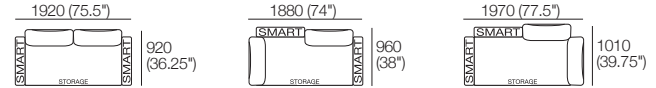

### Package: 2 Seater DLX SMART AE

Components: 1x Rectangle, 2x Back, 2x Box Arm SMART.  
Configurations:

Use Bed Brackets

### Package: 2 Seater DLX Storage SMART AE

Components: 1x Rectangle S1600, 2x Back, 2x Box Arm SMART.  
Configurations:

Use Bed Brackets