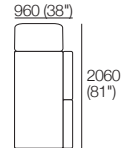

Package: 2 Seater DLX SMART AE

Components: 1x Rectangle, 2x Back, 2x Box Arm SMART.
Configurations: