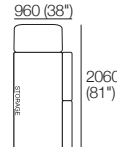

Package: 2 Seater DLX Storage AE

Components: 1x Rectangle S1600, 2x Back, 2x Box Arm.
Configurations: