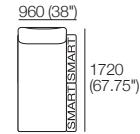

### Package: 2 Seater DLX Storage AE

Components: 1x Rectangle S1600, 2x Back, 2x Box Arm.  
Configurations:

Use Bed Brackets

### Package: 2 Seater DLX SMART AE

Components: 1x Rectangle, 2x Back, 2x Box Arm SMART.  
Configurations:

Use Bed Brackets