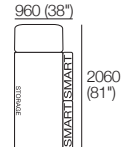

### Package: 2 Seater DLX Storage AE

Components: 1x Rectangle S1600, 2x Back, 2x Box Arm.  
Configurations:

Use Bed Brackets

### Package: 2 Seater DLX SMART AE

Components: 1x Rectangle, 2x Back, 2x Box Arm SMART.  
Configurations:

Use Bed Brackets

### Package: 2 Seater DLX Storage SMART AE

Components: 1x Rectangle S1600, 2x Back, 2x Box Arm SMART.  
Configurations:

Use Bed Brackets