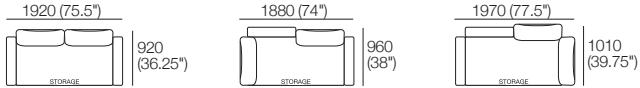

### Package: 2 Seater DLX AE

Components: 1x Rectangle, 2x Back, 2x Box Arm.  
Configurations:

Use Bed Brackets

### Package: 2 Seater DLX Storage AE

Components: 1x Rectangle S1600, 2x Back, 2x Box Arm.  
Configurations:

Use Bed Brackets