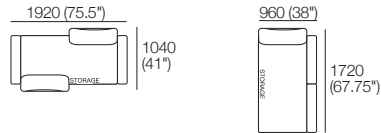

### Package: 2 Seater DLX AE

Components: 1x Rectangle, 2x Back, 2x Box Arm.  
Configurations:

Use Bed Brackets

### Package: 2 Seater DLX Storage AE

Components: 1x Rectangle S1600, 2x Back, 2x Box Arm.  
Configurations:

Use Bed Brackets