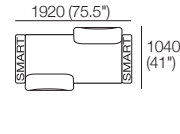

Package: 2 Seater DLX SMART AE

Components: 1x Rectangle, 2x Back, 2x Box Arm SMART.
Configurations: