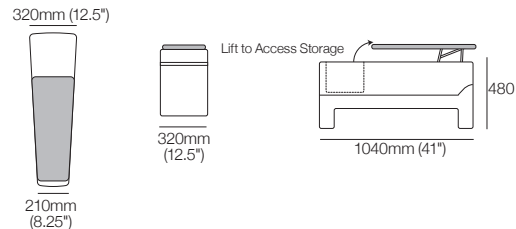

Media Wedge Wide

Top View | Rear View | Side View | Storage Access

Effective November 2024. King Cinema Premiere uses TouchGlide® Technology. The weight limit for the recliner mechanism used in King Cinema Premiere is 130kg (286.5lb). The weight limit for King Cinema Premiere footrest is 15kg (33lb). As King Living has a policy of continuous improvement, changes to products and specifications may be made without prior notice. Images and drawings are representative of design only. Accessories not included.

IMPORTANT: ALWAYS FULLY RETRACT THE FOOTREST BEFORE SITTING IN OR GETTING OUT OF THE RECLINER. To avoid damage to your recliner, the reclining function should only be operated when you are seated in the recliner. Any open footrests, which have a 15kg (33lb) weight limit, must be closed before getting out of or into the seat. Sliding forward over the footrest to get out of the seat or getting into a fully reclined seat may cause damage to the mechanism of the recliner and can result in the sofa tipping forward in extreme cases. This built-in tipping point was specifically designed to preserve the integrity of the mechanism if too much pressure is placed on it and to avoid permanent damage. Damage caused by improper use of Recliners will not be covered under Warranty.