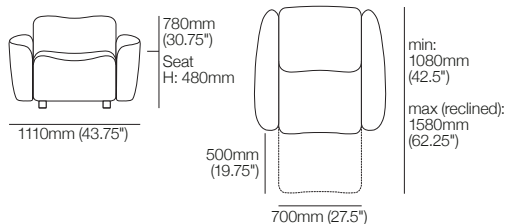

King Cinema Premiere

General Information

King Cinema Premiere Chair 700R

Front View | Top View