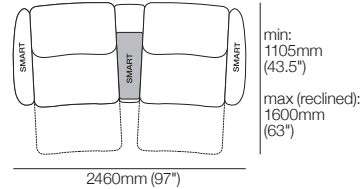

King Cinema Premiere
2.5-Seater 900R MEDIA SMART
Top View