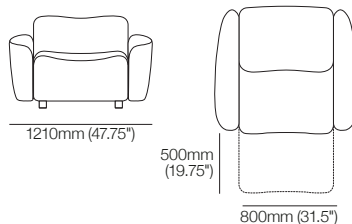

King Cinema Premiere Chair 800R

Front View | Top View