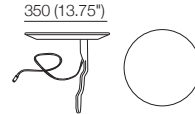

## Optional SMART Pocket Accessories

**Table 350 Round**

**Charge Table 350 Round**

**King Sofa Light LED**

**Sonos Bracket**

Compatible with:  
 Sonos Play 1; Sonos One; Sonos One SL

Effective November 2024. King Cinema Premiere uses TouchGlide® Technology. The weight limit for the recliner mechanism used in King Cinema Premiere is 130kg (286.5lb). The weight limit for King Cinema Premiere footrest is 15kg (33lb). As King Living has a policy of continuous improvement, changes to products and specifications may be made without prior notice. Images and drawings are representative of design only. Accessories not included.