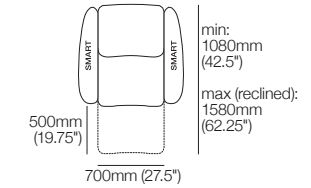

King Cinema Premiere
Armchair 700R SMART
Top View