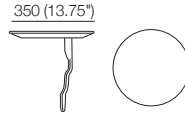

Optional SMART Pocket Accessories

Table 350 Round