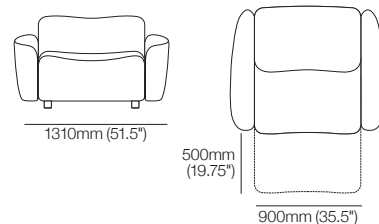

King Cinema Premiere Chair 900R

Front View | Top View