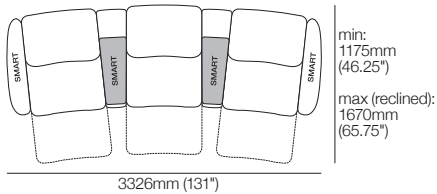

King Cinema Premiere

Packages | SMART Pocket Accessories

King Cinema Premiere
3-Seater 800R MEDIA SMART
Top View