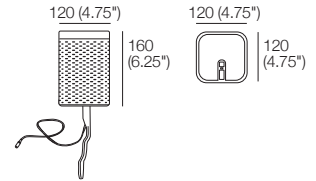

## Optional SMART Pocket Accessories

**Table 350 Round**

**Charge Table 350 Round**

**King Sofa Light LED**

**Sonos Bracket**

Compatible with:  
 Sonos Play 1; Sonos One; Sonos One SL

Effective November 2024. King Cinema Premiere uses TouchGlide® Technology. The weight limit for the recliner mechanism used in King Cinema Premiere is 130kg (286.5lb). The weight limit for King Cinema Premiere footrest is 15kg (33lb). As King Living has a policy of continuous improvement, changes to products and specifications may be made without prior notice. Images and drawings are representative of design only. Accessories not included.