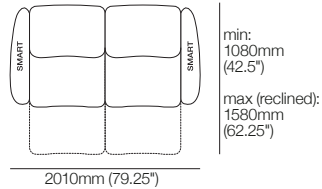

## Packages | SMART Pocket Accessories

**King Cinema Premiere**  
**3-Seater 800R MEDIA SMART**  
 Top View

**King Cinema Premiere**  
**2.5-Seater 900R MEDIA SMART**  
 Top View

**King Cinema Premiere**  
**2-Seater 800R SMART**  
 Top View