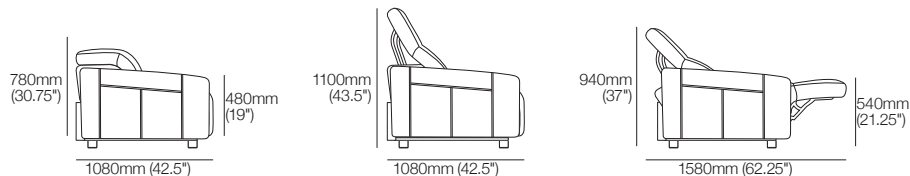

King Cinema Premiere Chair Modules: 700R : 800R : 900R

General Side View Chair Positions (SMART Pocket Shown): Closed | Headrest Up | Open (Reclined)